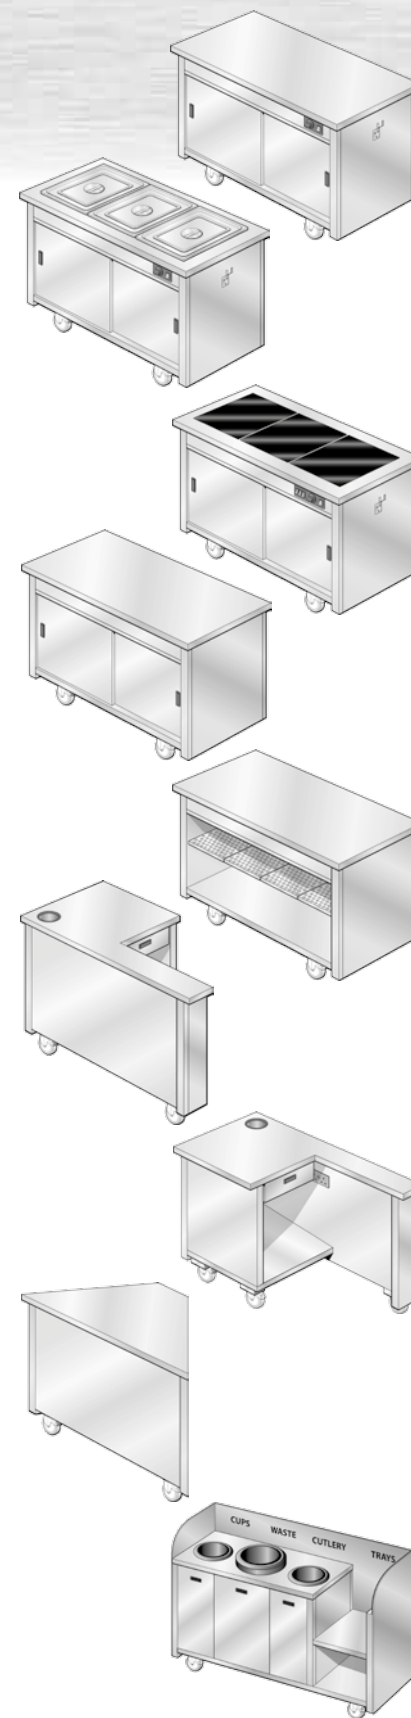

Model	Plain top Hotcupboards				Ambient cupboards			
	FKHC90	FKHC120	FKHC150	FKHC180	FKAC90/AO90	FKAC120/AO120	FKAC150/AO150	FKAC180/AO180
Length (mm)	900	1200	1500	1800	900	1200	1500	1800
Height incl.gantry (mm)	1335	1335	1335	1335	1335	1335	1335	1335
Total power (kW)	1.5	1.5	1.5	1.5	-	-	-	-
Total power incl gantry(kW)	1.9	1.9	1.9	1.9	0.4	0.4	0.4	0.4
Fan assisted hotcupboard	Yes	Yes	Yes	Yes	-	-	-	-
Low height units-add suffix LOW	Yes	Yes	Yes	Yes	Yes	Yes	Yes	Yes

Model	Cashier units-left and right	Corner Unit	Clearing unit	
	FKKASH-L	FKKASH-R	FKKORNER	FKKLEAR
Length (mm)	1200	1200	1380	1700
Cash drawer-lockable	Yes	Yes	-	-
Double electric socket	Yes	Yes	-	-
Low height units-add suffix LOW	Yes	Yes	Yes	Yes

Flexikart

Servery Solutions
for schools, restaurants and staff canteens

Over 50 years of great British manufacturing

Flexikart - Models

900 1200 1500 1800

PLAIN TOP	FKHC090 900mm x 700mm x 900mm h	FKHC120 1200mm x 700mm x 900mm h	FKHC150 1500mm x 700mm x 900mm h	FKHC180 1800mm x 700mm x 900mm h
BAIN MARIE HOT CUPBOARD - DRY HEAT	FKBM090 900mm x 700mm x 900mm h	FKBM120 1200mm x 700mm x 900mm h	FKBM150 1500mm x 700mm x 900mm h	FKBM180 1800mm x 700mm x 900mm h
GLASS TOP HOT CUPBOARD - DRY HEAT	FKHT090 900mm x 700mm x 900mm h	FKHT120 1200mm x 700mm x 900mm h	FKHT150 1500mm x 700mm x 900mm h	FKHT180 1800mm x 700mm x 900mm h
AMBIENT UNIT - DOORS UNDER	FKAC090 900mm x 700mm x 900mm h	FKAC120 1200mm x 700mm x 900mm h	FKAC150 1500mm x 700mm x 900mm h	FKAC180 1800mm x 700mm x 900mm h
AMBIENT UNIT - OPEN UNDER <i>See Note *</i>	FKAO090 900mm x 700mm x 900mm h	FKAO120 1200mm x 700mm x 900mm h	FKAO150 1500mm x 700mm x 900mm h	FKAO180 1800mm x 700mm x 900mm h
FLEXIKASH - LEFT HAND		FKKASH-L 1200mm x 700mm x 900mm h		
FLEXIKASH - RIGHT HAND		FKKASH-R 1200mm x 700mm x 900mm h		
FLEXIKORNER UNIT	FKKORNER 1380mm x 500mm x 900mm h Internal and External			
FLEXIKLEAR		FKKLEAR 1700mm x 550mm x 900mm h Overall Height 1060mm		
FLEXIKARVE CARVERY UNIT		FKKARVE 1500mm x 700mm x 900mm h		