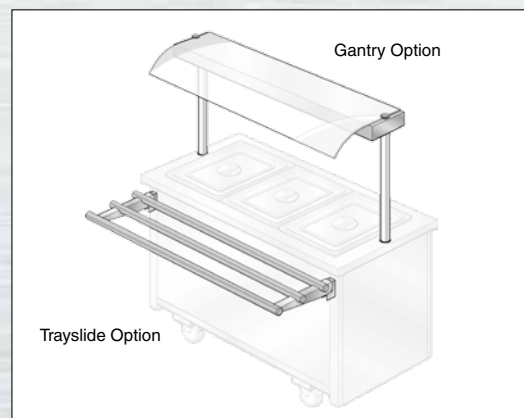

for schools, restaurants
and staff canteens

Flexikart

Servery Solutions

the British choice

Model	Bain Maries				Glass Hot tops			Carvery Unit
	FKBM90	FKBM120	FKBM150	FKBM180	FKHT120	FKHT150	FKHT180	FKKARVE
Length (mm)	900	1200	1500	1800	1200	1500	1800	1500
Height incl.gantry (mm)	1335	1335	1335	1335	1335	1335	1335	1335
Total power (kW)	1.8	1.8	1.9	2	2.2	2.5	2.6	2.5
Total power incl gantry(kW)	2.2	2.2	2.3	2.4	2.6	2.9	3.0	2.9
Pan Capacity 1/1 Gn	2	3	4	5	-	-	-	-
Glass Hot tops	-	-	-	-	2 (500 x 400)	3 (500 x 400)	3 (500 x 500)	-
Fan assisted hotcupboard	Yes	Yes	Yes	Yes	Yes	Yes	Yes	Yes
Low height units-add suffix LOW	Yes	Yes	Yes	Yes	Yes	Yes	Yes	Yes

Model	Plain top Hotcupboards				Ambient cupboards			
	FKHC90	FKHC120	FKHC150	FKHC180	FKAC90/AO90	FKAC120/AO120	FKAC150/AO150	FKAC180/AO180
Length (mm)	900	1200	1500	1800	900	1200	1500	1800
Height incl.gantry (mm)	1335	1335	1335	1335	1335	1335	1335	1335
Total power (kW)	1.5	1.5	1.5	1.5	-	-	-	-
Total power incl gantry(kW)	1.9	1.9	1.9	1.9	0.4	0.4	0.4	0.4
Fan assisted hotcupboard	Yes	Yes	Yes	Yes	-	-	-	-
Low height units-add suffix LOW	Yes	Yes	Yes	Yes	Yes	Yes	Yes	Yes

Model	Cashier units-left and right	Corner Unit	Clearing unit	
	FKKASH-L	FKKASH-R	FKKORNER	FKKLEAR
Length (mm)	1200	1200	1380	1700
Cash drawer-lockable	Yes	Yes	-	-
Double electric socket	Yes	Yes	-	-
Low height units-add suffix LOW	Yes	Yes	Yes	Yes

General Specification - Add suffix 'LOW' for low height units
 Standard units are **900 mm high** Low units are **825 mm high**
 Hotcupboards under with sectionalised shelves for ease of cleaning, enclosed by two sliding doors
 Hotcupboard units have fan assisted heating and control by thermostat
 Bain Marie section accepts GN containers - max 150mm deep
 Toughened glass hot tops controlled by Simmerstat and separately switched
 Mobile with 100 dia non marking swivel castors, 2 off lockable
 Stainless steel construction
 Colour finishes on request