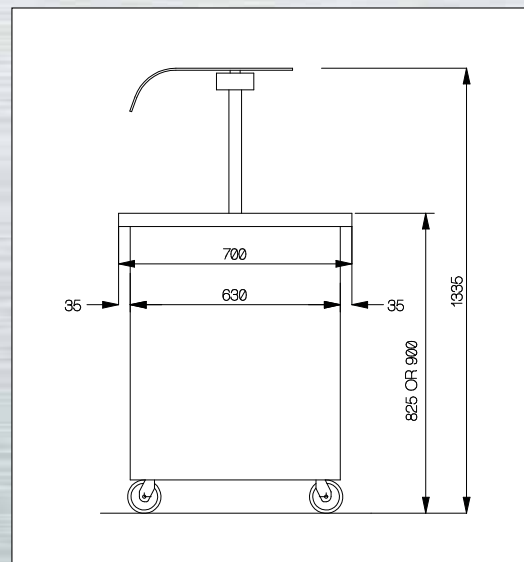

for schools, restaurants
and staff canteens

Flexikart

Servery Solutions

the British choice

Model	Bain Maries				Glass Hot tops			Carvery Unit
	FKBM90	FKBM120	FKBM150	FKBM180	FKHT120	FKHT150	FKHT180	FKKARVE
Length (mm)	900	1200	1500	1800	1200	1500	1800	1500
Height incl.gantry (mm)	1335	1335	1335	1335	1335	1335	1335	1335
Total power (kW)	1.8	1.8	1.9	2	2.2	2.5	2.6	2.5
Total power incl gantry(kW)	2.2	2.2	2.3	2.4	2.6	2.9	3.0	2.9
Pan Capacity 1/1 Gn	2	3	4	5	-	-	-	-
Glass Hot tops	-	-	-	-	2 (500 x 400)	3 (500 x 400)	3 (500 x 500)	-
Fan assisted hotcupboard	Yes	Yes	Yes	Yes	Yes	Yes	Yes	Yes
Low height units-add suffix LOW	Yes	Yes	Yes	Yes	Yes	Yes	Yes	Yes

Model	Plain top Hotcupboards				Ambient cupboards			
	FKHC90	FKHC120	FKHC150	FKHC180	FKAC90/AO90	FKAC120/AO120	FKAC150/AO150	FKAC180/AO180
Length (mm)	900	1200	1500	1800	900	1200	1500	1800
Height incl.gantry (mm)	1335	1335	1335	1335	1335	1335	1335	1335
Total power (kW)	1.5	1.5	1.5	1.5	-	-	-	-
Total power incl gantry(kW)	1.9	1.9	1.9	1.9	0.4	0.4	0.4	0.4
Fan assisted hotcupboard	Yes	Yes	Yes	Yes	-	-	-	-
Low height units-add suffix LOW	Yes	Yes	Yes	Yes	Yes	Yes	Yes	Yes

Model	Cashier units-left and right	Corner Unit	Clearing unit	
	FKKASH-L	FKKASH-R	FKKORNER	FKKLEAR
Length (mm)	1200	1200	1380	1700
Cash drawer-lockable	Yes	Yes	-	-
Double electric socket	Yes	Yes	-	-
Low height units-add suffix LOW	Yes	Yes	Yes	Yes

General Specification - Add suffix 'LOW' for low height units
 Standard units are **900 mm high** Low units are **825 mm high**
 Hotcupboards under with sectionalised shelves for ease of cleaning, enclosed by two sliding doors
 Hotcupboard units have fan assisted heating and control by thermostat
 Bain Marie section accepts GN containers - max 150mm deep
 Toughened glass hot tops controlled by Simmerstat and separately switched
 Mobile with 100 dia non marking swivel castors, 2 off lockable
 Stainless steel construction
 Colour finishes on request