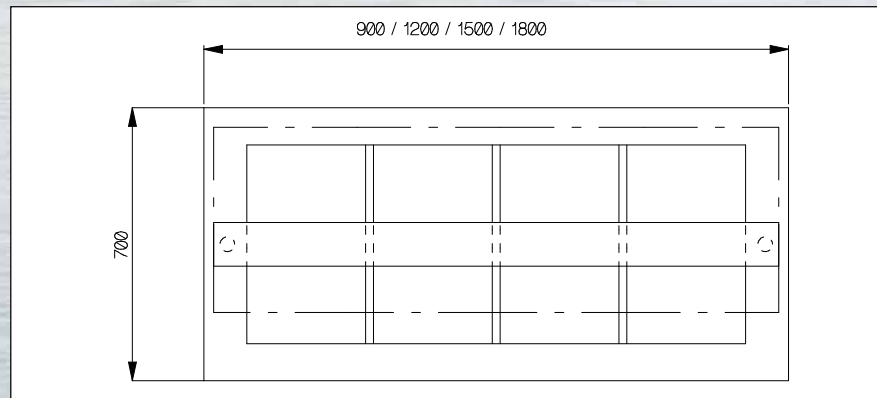

for schools, restaurants
and staff canteens

Flexikart

Servery Solutions

the British choice

Model	Bain Maries				Glass Hot tops			Carvery Unit
	FKBM90	FKBM120	FKBM150	FKBM180	FKHT120	FKHT150	FKHT180	FKKARVE
Length (mm)	900	1200	1500	1800	1200	1500	1800	1500
Height incl.gantry (mm)	1335	1335	1335	1335	1335	1335	1335	1335
Total power (kW)	1.8	1.8	1.9	2	2.2	2.5	2.6	2.5
Total power incl gantry(kW)	2.2	2.2	2.3	2.4	2.6	2.9	3.0	2.9
Pan Capacity 1/1 Gn	2	3	4	5	-	-	-	-
Glass Hot tops	-	-	-	-	2 (500 x 400)	3 (500 x 400)	3 (500 x 500)	-
Fan assisted hotcupboard	Yes	Yes	Yes	Yes	Yes	Yes	Yes	Yes
Low height units-add suffix LOW	Yes	Yes	Yes	Yes	Yes	Yes	Yes	Yes

Model	Plain top Hotcupboards				Ambient cupboards			
	FKHC90	FKHC120	FKHC150	FKHC180	FKAC90/AO90	FKAC120/AO120	FKAC150/AO150	FKAC180/AO180
Length (mm)	900	1200	1500	1800	900	1200	1500	1800
Height incl.gantry (mm)	1335	1335	1335	1335	1335	1335	1335	1335
Total power (kW)	1.5	1.5	1.5	1.5	-	-	-	-
Total power incl gantry(kW)	1.9	1.9	1.9	1.9	0.4	0.4	0.4	0.4
Fan assisted hotcupboard	Yes	Yes	Yes	Yes	-	-	-	-
Low height units-add suffix LOW	Yes	Yes	Yes	Yes	Yes	Yes	Yes	Yes

Model	Cashier units-left and right	Corner Unit	Clearing unit	
	FKKASH-L	FKKASH-R	FKKORNER	FKKLEAR
Length (mm)	1200	1200	1380	1700
Cash drawer-lockable	Yes	Yes	-	-
Double electric socket	Yes	Yes	-	-
Low height units-add suffix LOW	Yes	Yes	Yes	Yes

Optional extras	900 mm long	1200 mm long	1500 mm long	1800 mm long
Drop down tubular tray slide	FKTS90	FKTS120	FKTS150	FKTS180
Heated Gantry with glass screen	FKHG90	FKHG120	FKHG150	FKHG180
Fluorescent Gantry with glass screen	FKFG90	FKFG120	FKFG150	FKFG180