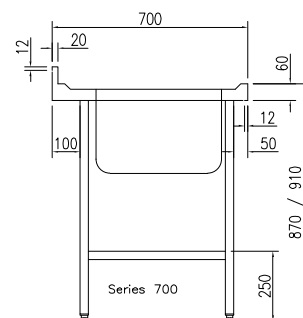

DERWENT SINKS *Quick Reference Guide*

- 600/650/700mm Range
- 1.5mm 304 Worktops
- 1.2mm 430 stainless undershelf
- Fully polished bowls
- Front valance supplied as standard on all models
- Undershelf supplied as standard on all models
- Stainless steel standpipe and chrome outlet on all Series 650/700/700M models
- Waste and plug fitting supplied on all Series 600 models
- All models despatched fully assembled or welded (custom-built sizes)
- Right hand or left hand drainer option
- Height adjustment 870/910mm

Model No.	Length	Width	Height	Bowl size (others on request)	
Series 600		All dimensions in mm		400 x 400 x 250 deep	500 x 400 x 250 deep
CH881LH/RH	1000	600	870/910	1	
CH882LH/RH	1200	600	870/910		1
CH883	1500	600	870/910	1	
CH884LH/RH	1500	600	870/910	1	1
Series 650		600 x 450 x 300 deep			
CH851	740	650	870/910	1	
CH852LH/RH	1200	650	870/910	1	
CH853LH/RH	1500	650	870/910	1	
CH854	1800	650	870/910	1	
CH855LH/RH	1800	650	870/910	2	
CH856	2400	650	870/910	2	
CH857	3000	650	870/910	2	
Series 700		600 x 450 x 300 deep			
CH891LH/RH	1200	700	870/910	1	
CH892LH/RH	1500	700	870/910	1	
CH893LH/RH	1800	700	870/910	2	
CH894	2400	700	870/910	2	
CH895	3000	700	870/910	2	
Series 700/M		760 x 510 x 380 deep			
CH891M LH/RH	1200	700	870/910	1	
CH892M LH/RH	1500	700	870/910	1	
CH893M LH/RH	1800	700	870/910	2	
CH894M	2400	700	870/910	2	
CH895M	3000	700	870/910	2	

DERWENT SINKS

Series 600

Designed for the medium-duty user i.e pubs, clubs, small hotels etc. All sinks are 600mm front to back x 870/910mm high. All bowls are 250mm deep. Front valance and undershelf supplied as standard. Upstands and downturns are 60mm. Two tap holes provided.

	Model No.	Length	Width	Height	Bowl size (others on request)	
All dimensions in mm					400 x 400 x 250 deep	500x 400 x 250 deep
	CH881 LH or RH	1000	600	870/910	1	
	CH882 LH or RH	1200	600	870/910		1
	CH883	1500	600	870/910	1	
	CH884 LH or RH	1500	600	870/910	1	1