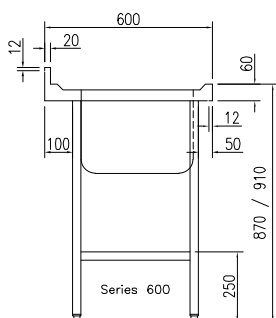

DERWENT SINKS *Quick Reference Guide*

- 600/650/700mm Range
- 1.5mm 304 Worktops
- 1.2mm 430 stainless undershelf
- Fully polished bowls
- Front valance supplied as standard on all models
- Undershelf supplied as standard on all models
- Stainless steel standpipe and chrome outlet on all Series 650/700/700M models
- Waste and plug fitting supplied on all Series 600 models
- All models despatched fully assembled or welded (custom-built sizes)
- Right hand or left hand drainer option
- Height adjustment 870/910mm

Model No.	Length	Width	Height	Bowl size (others on request)	
Series 600		All dimensions in mm		400 x 400 x 250 deep	500 x 400 x 250 deep
CH881LH/RH	1000	600	870/910	1	
CH882LH/RH	1200	600	870/910		1
CH883	1500	600	870/910	1	
CH884LH/RH	1500	600	870/910	1	1
Series 650		600 x 450 x 300 deep			
CH851	740	650	870/910	1	
CH852LH/RH	1200	650	870/910	1	
CH853LH/RH	1500	650	870/910	1	
CH854	1800	650	870/910	1	
CH855LH/RH	1800	650	870/910	2	
CH856	2400	650	870/910	2	
CH857	3000	650	870/910	2	
Series 700		600 x 450 x 300 deep			
CH891LH/RH	1200	700	870/910	1	
CH892LH/RH	1500	700	870/910	1	
CH893LH/RH	1800	700	870/910	2	
CH894	2400	700	870/910	2	
CH895	3000	700	870/910	2	
Series 700/M		760 x 510 x 380 deep			
CH891M LH/RH	1200	700	870/910	1	
CH892M LH/RH	1500	700	870/910	1	
CH893M LH/RH	1800	700	870/910	2	
CH894M	2400	700	870/910	2	
CH895M	3000	700	870/910	2	

DERWENT SINKS

Series 600

Designed for the medium-duty user i.e pubs, clubs, small hotels etc. All sinks are 600mm front to back x 870/910mm high. All bowls are 250mm deep. Front valance and undershelf supplied as standard. Upstands and downturns are 60mm. Two tap holes provided.

	Model No.	Length	Width	Height	Bowl size (others on request)	
All dimensions in mm					400 x 400 x 250 deep	500x 400 x 250 deep
	CH881 LH or RH	1000	600	870/910	1	
	CH882 LH or RH	1200	600	870/910		1
	CH883	1500	600	870/910	1	
	CH884 LH or RH	1500	600	870/910	1	1