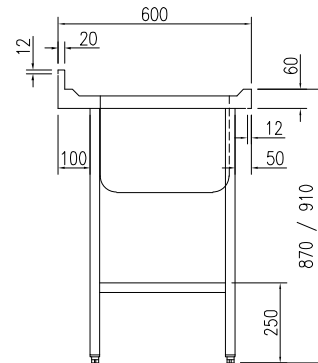

DERWENT SINKS *Quick Reference Guide*

- 600/650/700mm Range
- 1.5mm 304 Worktops
- 1.2mm 430 stainless undershelf
- Fully polished bowls
- Front valance supplied as standard on all models
- Undershelf supplied as standard on all models
- Stainless steel standpipe and chrome outlet on all Series 650/700/700M models
- Waste and plug fitting supplied on all Series 600 models
- All models despatched fully assembled or welded (custom-built sizes)
- Right hand or left hand drainer option
- Height adjustment 870/910mm

Model No.	Length	Width	Height	Bowl size (others on request)	
Series 600		All dimensions in mm		400 x 400 x 250 deep	500 x 400 x 250 deep
CH881LH/RH	1000	600	870/910	1	
CH882LH/RH	1200	600	870/910		1
CH883	1500	600	870/910	1	
CH884LH/RH	1500	600	870/910	1	1
Series 650		600 x 450 x 300 deep			
CH851	740	650	870/910	1	
CH852LH/RH	1200	650	870/910	1	
CH853LH/RH	1500	650	870/910	1	
CH854	1800	650	870/910	1	
CH855LH/RH	1800	650	870/910	2	
CH856	2400	650	870/910	2	
CH857	3000	650	870/910	2	
Series 700		600 x 450 x 300 deep			
CH891LH/RH	1200	700	870/910	1	
CH892LH/RH	1500	700	870/910	1	
CH893LH/RH	1800	700	870/910	2	
CH894	2400	700	870/910	2	
CH895	3000	700	870/910	2	
Series 700/M		760 x 510 x 380 deep			
CH891M LH/RH	1200	700	870/910	1	
CH892M LH/RH	1500	700	870/910	1	
CH893M LH/RH	1800	700	870/910	2	
CH894M	2400	700	870/910	2	
CH895M	3000	700	870/910	2	

DERWENT SINKS

Series 600

Designed for the medium-duty user i.e pubs, clubs, small hotels etc. All sinks are 600mm front to back x 870/910mm high. All bowls are 250mm deep. Front valance and undershelf supplied as standard. Upstands and downturns are 60mm. Two tap holes provided.

	Model No.	Length	Width	Height	Bowl size (others on request)	
All dimensions in mm					400 x 400 x 250 deep	500x 400 x 250 deep
	CH881 LH or RH	1000	600	870/910	1	
	CH882 LH or RH	1200	600	870/910		1
	CH883	1500	600	870/910	1	
	CH884 LH or RH	1500	600	870/910	1	1