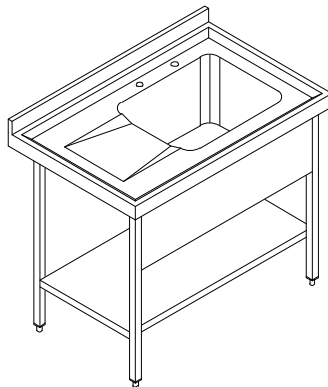

DERWENT SINKS *Quick Reference Guide*

- 600/650/700mm Range
- 1.5mm 304 Worktops
- 1.2mm 430 stainless undershelf
- Fully polished bowls
- Front valance supplied as standard on all models
- Undershelf supplied as standard on all models
- Stainless steel standpipe and chrome outlet on all Series 650/700/700M models
- Waste and plug fitting supplied on all Series 600 models
- All models despatched fully assembled or welded (custom-built sizes)
- Right hand or left hand drainer option
- Height adjustment 870/910mm

Model No.	Length	Width	Height	Bowl size (others on request)	
Series 600		All dimensions in mm		400 x 400 x 250 deep	500 x 400 x 250 deep
CH881LH/RH	1000	600	870/910	1	
CH882LH/RH	1200	600	870/910		1
CH883	1500	600	870/910	1	
CH884LH/RH	1500	600	870/910	1	1
Series 650		600 x 450 x 300 deep			
CH851	740	650	870/910	1	
CH852LH/RH	1200	650	870/910	1	
CH853LH/RH	1500	650	870/910	1	
CH854	1800	650	870/910	1	
CH855LH/RH	1800	650	870/910	2	
CH856	2400	650	870/910	2	
CH857	3000	650	870/910	2	
Series 700		600 x 450 x 300 deep			
CH891LH/RH	1200	700	870/910	1	
CH892LH/RH	1500	700	870/910	1	
CH893LH/RH	1800	700	870/910	2	
CH894	2400	700	870/910	2	
CH895	3000	700	870/910	2	
Series 700/M		760 x 510 x 380 deep			
CH891M LH/RH	1200	700	870/910	1	
CH892M LH/RH	1500	700	870/910	1	
CH893M LH/RH	1800	700	870/910	2	
CH894M	2400	700	870/910	2	
CH895M	3000	700	870/910	2	

DERWENT SINKS

Series 600

Designed for the medium-duty user i.e pubs, clubs, small hotels etc. All sinks are 600mm front to back x 870/910mm high. All bowls are 250mm deep. Front valance and undershelf supplied as standard. Upstands and downturns are 60mm. Two tap holes provided.

	Model No.	Length	Width	Height	Bowl size (others on request)	
All dimensions in mm					400 x 400 x 250 deep	500x 400 x 250 deep
	CH881 LH or RH	1000	600	870/910	1	
	CH882 LH or RH	1200	600	870/910		1
	CH883	1500	600	870/910	1	
	CH884 LH or RH	1500	600	870/910	1	1