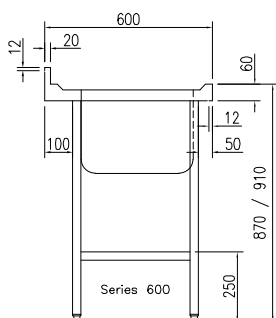

DERWENT SINKS *Quick Reference Guide*

- 600/650/700mm Range
- 1.5mm 304 Worktops
- 1.2mm 430 stainless undershelf
- Fully polished bowls
- Front valance supplied as standard on all models
- Undershelf supplied as standard on all models
- Stainless steel standpipe and chrome outlet on all Series 650/700/700M models
- Waste and plug fitting supplied on all Series 600 models
- All models despatched fully assembled or welded (custom-built sizes)
- Right hand or left hand drainer option
- Height adjustment 870/910mm

Model No.	Length	Width	Height	Bowl size (others on request)	
Series 600		All dimensions in mm		400 x 400 x 250 deep	500 x 400 x 250 deep
CH881LH/RH	1000	600	870/910	1	
CH882LH/RH	1200	600	870/910		1
CH883	1500	600	870/910	1	
CH884LH/RH	1500	600	870/910	1	1
Series 650		600 x 450 x 300 deep			
CH851	740	650	870/910	1	
CH852LH/RH	1200	650	870/910	1	
CH853LH/RH	1500	650	870/910	1	
CH854	1800	650	870/910	1	
CH855LH/RH	1800	650	870/910	2	
CH856	2400	650	870/910	2	
CH857	3000	650	870/910	2	
Series 700		600 x 450 x 300 deep			
CH891LH/RH	1200	700	870/910	1	
CH892LH/RH	1500	700	870/910	1	
CH893LH/RH	1800	700	870/910	2	
CH894	2400	700	870/910	2	
CH895	3000	700	870/910	2	
Series 700/M		760 x 510 x 380 deep			
CH891M LH/RH	1200	700	870/910	1	
CH892M LH/RH	1500	700	870/910	1	
CH893M LH/RH	1800	700	870/910	2	
CH894M	2400	700	870/910	2	
CH895M	3000	700	870/910	2	

DERWENT SINKS

Series 600

Designed for the medium-duty user i.e pubs, clubs, small hotels etc. All sinks are 600mm front to back x 870/910mm high. All bowls are 250mm deep. Front valance and undershelf supplied as standard. Upstands and downturns are 60mm. Two tap holes provided.

	Model No.	Length	Width	Height	Bowl size (others on request)	
All dimensions in mm					400 x 400 x 250 deep	500x 400 x 250 deep
	CH881 LH or RH	1000	600	870/910	1	
	CH882 LH or RH	1200	600	870/910		1
	CH883	1500	600	870/910	1	
	CH884 LH or RH	1500	600	870/910	1	1