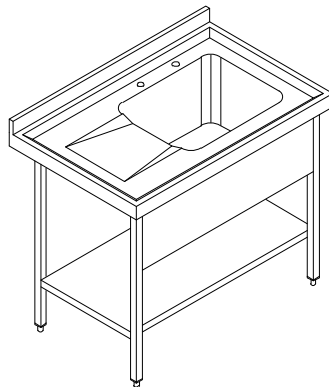

DERWENT SINKS *Quick Reference Guide*

- 600/650/700mm Range
- 1.5mm 304 Worktops
- 1.2mm 430 stainless undershelf
- Fully polished bowls
- Front valance supplied as standard on all models
- Undershelf supplied as standard on all models
- Stainless steel standpipe and chrome outlet on all Series 650/700/700M models
- Waste and plug fitting supplied on all Series 600 models
- All models despatched fully assembled or welded (custom-built sizes)
- Right hand or left hand drainer option
- Height adjustment 870/910mm

Model No.	Length	Width	Height	Bowl size (others on request)	
Series 600		All dimensions in mm		400 x 400 x 250 deep	500 x 400 x 250 deep
CH881LH/RH	1000	600	870/910	1	
CH882LH/RH	1200	600	870/910		1
CH883	1500	600	870/910	1	
CH884LH/RH	1500	600	870/910	1	1
Series 650		600 x 450 x 300 deep			
CH851	740	650	870/910	1	
CH852LH/RH	1200	650	870/910	1	
CH853LH/RH	1500	650	870/910	1	
CH854	1800	650	870/910	1	
CH855LH/RH	1800	650	870/910	2	
CH856	2400	650	870/910	2	
CH857	3000	650	870/910	2	
Series 700		600 x 450 x 300 deep			
CH891LH/RH	1200	700	870/910	1	
CH892LH/RH	1500	700	870/910	1	
CH893LH/RH	1800	700	870/910	2	
CH894	2400	700	870/910	2	
CH895	3000	700	870/910	2	
Series 700/M		760 x 510 x 380 deep			
CH891M LH/RH	1200	700	870/910	1	
CH892M LH/RH	1500	700	870/910	1	
CH893M LH/RH	1800	700	870/910	2	
CH894M	2400	700	870/910	2	
CH895M	3000	700	870/910	2	

DERWENT SINKS

Series 600

Designed for the medium-duty user i.e pubs, clubs, small hotels etc. All sinks are 600mm front to back x 870/910mm high. All bowls are 250mm deep. Front valance and undershelf supplied as standard. Upstands and downturns are 60mm. Two tap holes provided.

	Model No.	Length	Width	Height	Bowl size (others on request)	
All dimensions in mm					400 x 400 x 250 deep	500x 400 x 250 deep
	CH881 LH or RH	1000	600	870/910	1	
	CH882 LH or RH	1200	600	870/910		1
	CH883	1500	600	870/910	1	
	CH884 LH or RH	1500	600	870/910	1	1