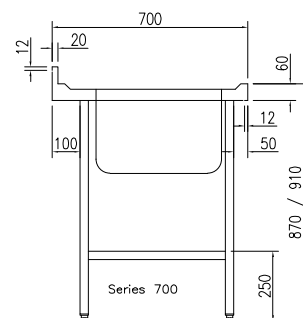

DERWENT SINKS *Quick Reference Guide*

- 600/650/700mm Range
- 1.5mm 304 Worktops
- 1.2mm 430 stainless undershelf
- Fully polished bowls
- Front valance supplied as standard on all models
- Undershelf supplied as standard on all models
- Stainless steel standpipe and chrome outlet on all Series 650/700/700M models
- Waste and plug fitting supplied on all Series 600 models
- All models despatched fully assembled or welded (custom-built sizes)
- Right hand or left hand drainer option
- Height adjustment 870/910mm

Model No.	Length	Width	Height	Bowl size (others on request)	
Series 600		All dimensions in mm		400 x 400 x 250 deep	500 x 400 x 250 deep
CH881LH/RH	1000	600	870/910	1	
CH882LH/RH	1200	600	870/910		1
CH883	1500	600	870/910	1	
CH884LH/RH	1500	600	870/910	1	1
Series 650		600 x 450 x 300 deep			
CH851	740	650	870/910	1	
CH852LH/RH	1200	650	870/910	1	
CH853LH/RH	1500	650	870/910	1	
CH854	1800	650	870/910	1	
CH855LH/RH	1800	650	870/910	2	
CH856	2400	650	870/910	2	
CH857	3000	650	870/910	2	
Series 700		600 x 450 x 300 deep			
CH891LH/RH	1200	700	870/910	1	
CH892LH/RH	1500	700	870/910	1	
CH893LH/RH	1800	700	870/910	2	
CH894	2400	700	870/910	2	
CH895	3000	700	870/910	2	
Series 700/M		760 x 510 x 380 deep			
CH891M LH/RH	1200	700	870/910	1	
CH892M LH/RH	1500	700	870/910	1	
CH893M LH/RH	1800	700	870/910	2	
CH894M	2400	700	870/910	2	
CH895M	3000	700	870/910	2	

DERWENT SINKS

Series 600

Designed for the medium-duty user i.e pubs, clubs, small hotels etc. All sinks are 600mm front to back x 870/910mm high. All bowls are 250mm deep. Front valance and undershelf supplied as standard. Upstands and downturns are 60mm. Two tap holes provided.

	Model No.	Length	Width	Height	Bowl size (others on request)	
All dimensions in mm					400 x 400 x 250 deep	500x 400 x 250 deep
	CH881 LH or RH	1000	600	870/910	1	
	CH882 LH or RH	1200	600	870/910		1
	CH883	1500	600	870/910	1	
	CH884 LH or RH	1500	600	870/910	1	1