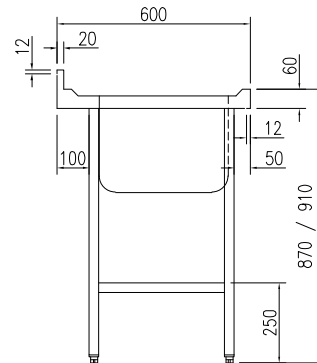

DERWENT SINKS *Quick Reference Guide*

- 600/650/700mm Range
- 1.5mm 304 Worktops
- 1.2mm 430 stainless undershelf
- Fully polished bowls
- Front valance supplied as standard on all models
- Undershelf supplied as standard on all models
- Stainless steel standpipe and chrome outlet on all Series 650/700/700M models
- Waste and plug fitting supplied on all Series 600 models
- All models despatched fully assembled or welded (custom-built sizes)
- Right hand or left hand drainer option
- Height adjustment 870/910mm

Model No.	Length	Width	Height	Bowl size (others on request)	
Series 600		All dimensions in mm		400 x 400 x 250 deep	500 x 400 x 250 deep
CH881LH/RH	1000	600	870/910	1	
CH882LH/RH	1200	600	870/910		1
CH883	1500	600	870/910	1	
CH884LH/RH	1500	600	870/910	1	1
Series 650		600 x 450 x 300 deep			
CH851	740	650	870/910	1	
CH852LH/RH	1200	650	870/910	1	
CH853LH/RH	1500	650	870/910	1	
CH854	1800	650	870/910	1	
CH855LH/RH	1800	650	870/910	2	
CH856	2400	650	870/910	2	
CH857	3000	650	870/910	2	
Series 700		600 x 450 x 300 deep			
CH891LH/RH	1200	700	870/910	1	
CH892LH/RH	1500	700	870/910	1	
CH893LH/RH	1800	700	870/910	2	
CH894	2400	700	870/910	2	
CH895	3000	700	870/910	2	
Series 700/M		760 x 510 x 380 deep			
CH891M LH/RH	1200	700	870/910	1	
CH892M LH/RH	1500	700	870/910	1	
CH893M LH/RH	1800	700	870/910	2	
CH894M	2400	700	870/910	2	
CH895M	3000	700	870/910	2	

DERWENT SINKS

Series 600

Designed for the medium-duty user i.e pubs, clubs, small hotels etc. All sinks are 600mm front to back x 870/910mm high. All bowls are 250mm deep. Front valance and undershelf supplied as standard. Upstands and downturns are 60mm. Two tap holes provided.

	Model No.	Length	Width	Height	Bowl size (others on request)	
All dimensions in mm					400 x 400 x 250 deep	500x 400 x 250 deep
	CH881 LH or RH	1000	600	870/910	1	
	CH882 LH or RH	1200	600	870/910		1
	CH883	1500	600	870/910	1	
	CH884 LH or RH	1500	600	870/910	1	1