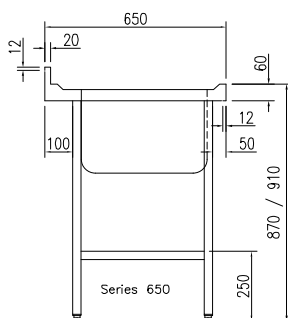

DERWENT SINKS *Quick Reference Guide*

- 600/650/700mm Range
- 1.5mm 304 Worktops
- 1.2mm 430 stainless undershelf
- Fully polished bowls
- Front valance supplied as standard on all models
- Undershelf supplied as standard on all models
- Stainless steel standpipe and chrome outlet on all Series 650/700/700M models
- Waste and plug fitting supplied on all Series 600 models
- All models despatched fully assembled or welded (custom-built sizes)
- Right hand or left hand drainer option
- Height adjustment 870/910mm

Model No.	Length	Width	Height	Bowl size (others on request)	
Series 600		All dimensions in mm		400 x 400 x 250 deep	500 x 400 x 250 deep
CH881LH/RH	1000	600	870/910	1	
CH882LH/RH	1200	600	870/910		1
CH883	1500	600	870/910	1	
CH884LH/RH	1500	600	870/910	1	1
Series 650		600 x 450 x 300 deep			
CH851	740	650	870/910	1	
CH852LH/RH	1200	650	870/910	1	
CH853LH/RH	1500	650	870/910	1	
CH854	1800	650	870/910	1	
CH855LH/RH	1800	650	870/910	2	
CH856	2400	650	870/910	2	
CH857	3000	650	870/910	2	
Series 700		600 x 450 x 300 deep			
CH891LH/RH	1200	700	870/910	1	
CH892LH/RH	1500	700	870/910	1	
CH893LH/RH	1800	700	870/910	2	
CH894	2400	700	870/910	2	
CH895	3000	700	870/910	2	
Series 700/M		760 x 510 x 380 deep			
CH891M LH/RH	1200	700	870/910	1	
CH892M LH/RH	1500	700	870/910	1	
CH893M LH/RH	1800	700	870/910	2	
CH894M	2400	700	870/910	2	
CH895M	3000	700	870/910	2	

DERWENT SINKS

Series 600

Designed for the medium-duty user i.e pubs, clubs, small hotels etc. All sinks are 600mm front to back x 870/910mm high. All bowls are 250mm deep. Front valance and undershelf supplied as standard. Upstands and downturns are 60mm. Two tap holes provided.

	Model No.	Length	Width	Height	Bowl size (others on request)	
All dimensions in mm					400 x 400 x 250 deep	500x 400 x 250 deep
	CH881 LH or RH	1000	600	870/910	1	
	CH882 LH or RH	1200	600	870/910		1
	CH883	1500	600	870/910	1	
	CH884 LH or RH	1500	600	870/910	1	1