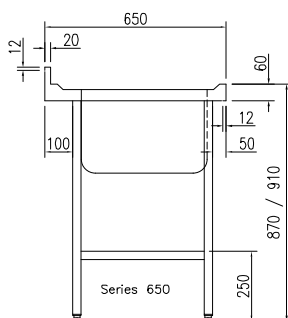

DERWENT SINKS *Quick Reference Guide*

- 600/650/700mm Range
- 1.5mm 304 Worktops
- 1.2mm 430 stainless undershelf
- Fully polished bowls
- Front valance supplied as standard on all models
- Undershelf supplied as standard on all models
- Stainless steel standpipe and chrome outlet on all Series 650/700/700M models
- Waste and plug fitting supplied on all Series 600 models
- All models despatched fully assembled or welded (custom-built sizes)
- Right hand or left hand drainer option
- Height adjustment 870/910mm

Model No.	Length	Width	Height	Bowl size (others on request)	
Series 600		All dimensions in mm		400 x 400 x 250 deep	500 x 400 x 250 deep
CH881LH/RH	1000	600	870/910	1	
CH882LH/RH	1200	600	870/910		1
CH883	1500	600	870/910	1	
CH884LH/RH	1500	600	870/910	1	1
Series 650		600 x 450 x 300 deep			
CH851	740	650	870/910	1	
CH852LH/RH	1200	650	870/910	1	
CH853LH/RH	1500	650	870/910	1	
CH854	1800	650	870/910	1	
CH855LH/RH	1800	650	870/910	2	
CH856	2400	650	870/910	2	
CH857	3000	650	870/910	2	
Series 700		600 x 450 x 300 deep			
CH891LH/RH	1200	700	870/910	1	
CH892LH/RH	1500	700	870/910	1	
CH893LH/RH	1800	700	870/910	2	
CH894	2400	700	870/910	2	
CH895	3000	700	870/910	2	
Series 700/M		760 x 510 x 380 deep			
CH891M LH/RH	1200	700	870/910	1	
CH892M LH/RH	1500	700	870/910	1	
CH893M LH/RH	1800	700	870/910	2	
CH894M	2400	700	870/910	2	
CH895M	3000	700	870/910	2	

DERWENT SINKS

Series 600

Designed for the medium-duty user i.e pubs, clubs, small hotels etc. All sinks are 600mm front to back x 870/910mm high. All bowls are 250mm deep. Front valance and undershelf supplied as standard. Upstands and downturns are 60mm. Two tap holes provided.

	Model No.	Length	Width	Height	Bowl size (others on request)	
All dimensions in mm					400 x 400 x 250 deep	500x 400 x 250 deep
	CH881 LH or RH	1000	600	870/910	1	
	CH882 LH or RH	1200	600	870/910		1
	CH883	1500	600	870/910	1	
	CH884 LH or RH	1500	600	870/910	1	1