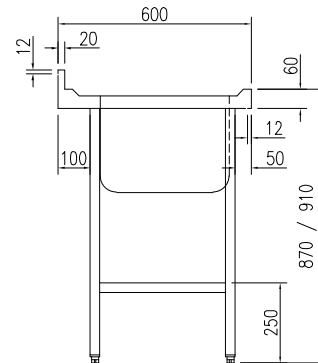

DERWENT SINKS

Series 600

Designed for the medium-duty user i.e pubs, clubs, small hotels etc. All sinks are 600mm front to back x 870/910mm high. All bowls are 250mm deep. Front valance and undershelf supplied as standard. Upstands and downturns are 60mm. Two tap holes provided.

	Model No.	Length	Width	Height	Bowl size (others on request)	
All dimensions in mm					400 x 400 x 250 deep	500x 400 x 250 deep
	CH881 LH or RH	1000	600	870/910	1	
	CH882 LH or RH	1200	600	870/910		1
	CH883	1500	600	870/910	1	
	CH884 LH or RH	1500	600	870/910	1	1

Bucket Sinks

Model No	Description	Length	Width	Height
CBS520	Bucket Sink	520	520	600
CJS520	Janitorial Sink	520	520	880