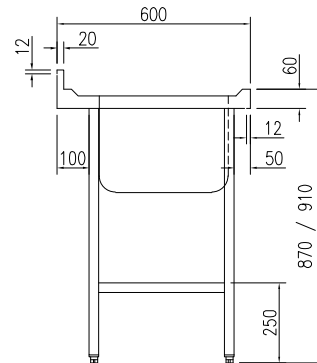

DERWENT SINKS

Series 600

Designed for the medium-duty user i.e pubs, clubs, small hotels etc. All sinks are 600mm front to back x 870/910mm high. All bowls are 250mm deep. Front valance and undershelf supplied as standard. Upstands and downturns are 60mm. Two tap holes provided.

	Model No.	Length	Width	Height	Bowl size (others on request)	
All dimensions in mm					400 x 400 x 250 deep	500x 400 x 250 deep
	CH881 LH or RH	1000	600	870/910	1	
	CH882 LH or RH	1200	600	870/910		1
	CH883	1500	600	870/910	1	
	CH884 LH or RH	1500	600	870/910	1	1

Bucket Sinks

Model No	Description	Length	Width	Height
CBS520	Bucket Sink	520	520	600
CJS520	Janitorial Sink	520	520	880