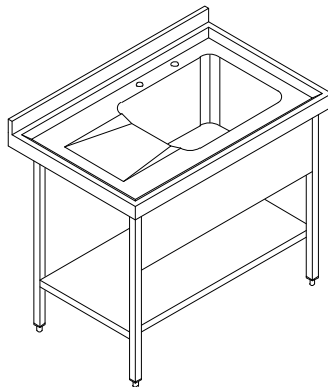

DERWENT SINKS

Series 600

Designed for the medium-duty user i.e pubs, clubs, small hotels etc. All sinks are 600mm front to back x 870/910mm high. All bowls are 250mm deep. Front valance and undershelf supplied as standard. Upstands and downturns are 60mm. Two tap holes provided.

	Model No.	Length	Width	Height	Bowl size (others on request)	
All dimensions in mm					400 x 400 x 250 deep	500x 400 x 250 deep
	CH881 LH or RH	1000	600	870/910	1	
	CH882 LH or RH	1200	600	870/910		1
	CH883	1500	600	870/910	1	
	CH884 LH or RH	1500	600	870/910	1	1

Bucket Sinks

Model No	Description	Length	Width	Height
CBS520	Bucket Sink	520	520	600
CJS520	Janitorial Sink	520	520	880