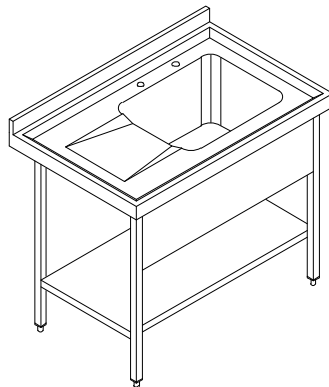

DERWENT SINKS

Series 600

Designed for the medium-duty user i.e pubs, clubs, small hotels etc. All sinks are 600mm front to back x 870/910mm high. All bowls are 250mm deep. Front valance and undershelf supplied as standard. Upstands and downturns are 60mm. Two tap holes provided.

	Model No.	Length	Width	Height	Bowl size (others on request)	
All dimensions in mm					400 x 400 x 250 deep	500x 400 x 250 deep
	CH881 LH or RH	1000	600	870/910	1	
	CH882 LH or RH	1200	600	870/910		1
	CH883	1500	600	870/910	1	
	CH884 LH or RH	1500	600	870/910	1	1

Bucket Sinks

Model No	Description	Length	Width	Height
CBS520	Bucket Sink	520	520	600
CJS520	Janitorial Sink	520	520	880